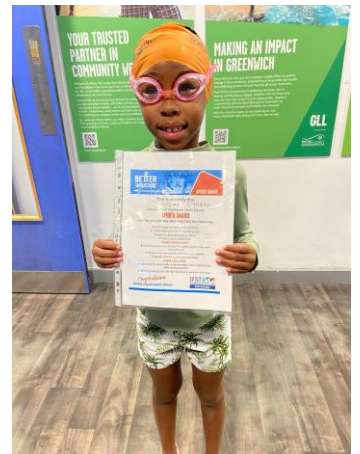

LITERACY

This week Ms Gannon recommends a poem.....

A Chubby Little Snowman
Anonymous

*A chubby little snowman
Had a carrot nose.
Along came a bunny,
And what do you suppose?
That hungry little bunny
Looking for some lunch,
Grabbed that snowman's nose,
Nibble, nibble, crunch!*

CHILDREN'S CORNER

Keziah Gyabaa, 3H, recently achieved her amber award in swimming and has progressed to the green group. Well done Keziah!

Some of the children had their photo taken with a celebrity (Helen Lederer) at Westmount Christmas Lights Up!